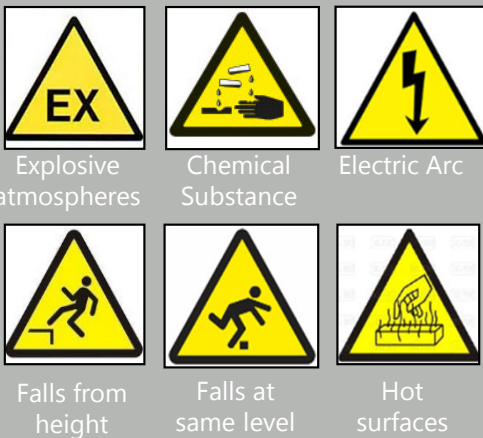

Basic Safety rules

- Mandatory use of hard hat, safety glasses, safety shoes and high visibility vest except in the "free PPE" lane (green lane).
- Smoking or taking pictures is not allowed.
- In explosive areas (ATEX): use of mobile phones and accessing without authorization is prohibited.
- Mandatory use of seatbelt. Speed limit of 30 km/h. Use of mobile phones is not allowed while driving.
- Mandatory observance of all posted signs.

Main hazards on site

Solar Plants

Solacor 1 Solacor 2

Solacor 1

Solacor 2

-  ATEX areas
-  Assembly point
-  Parking area
-  First Aid kit

In case of emergency, please contact immediately with the Control Room at **957 780 185** and proceed to the nearest assembly point