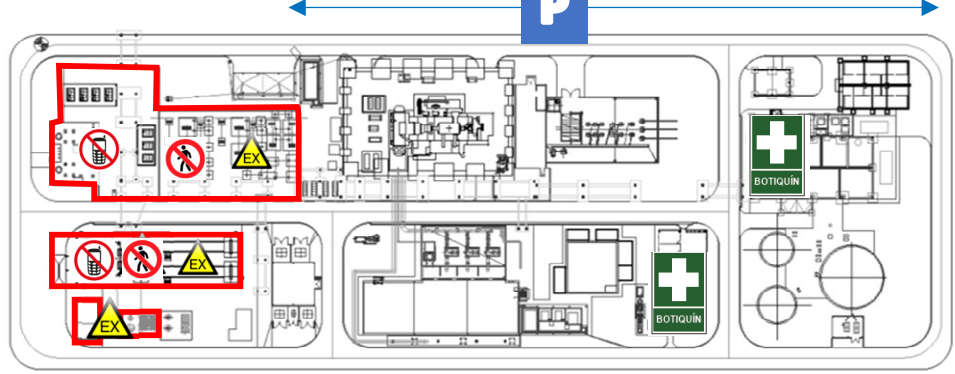

Main hazards on site

Solar Plants

Solacor 1 Solacor 2

Solacor 1

Solacor 2

-  ATEX areas
-  Assembly point
-  Parking area
-  First Aid kit

In case of emergency, please contact immediately with the Control Room at **957 780 185** and proceed to the nearest assembly point