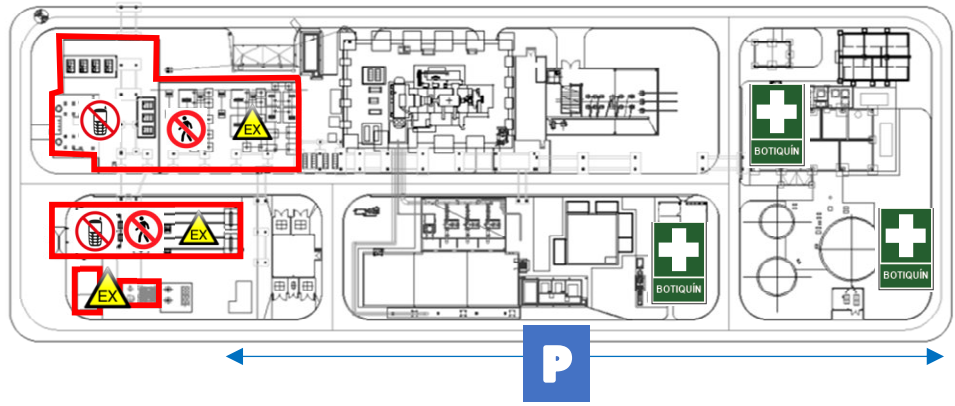

Basic Safety rules

- Mandatory use of hard hat, safety glasses, safety shoes and high visibility vest except in the "free PPE" lane (green lane).
- Smoking or taking pictures is not allowed.
- In explosive areas (ATEX): use of mobile phones and accessing without authorization is prohibited.
- Mandatory use of seatbelt. Speed limit of 30 km/h. Use of mobile phones is not allowed while driving.
- Mandatory observance of all posted signs.

Main hazards on site

Solar Plants

Solacor 1 Solacor 2

Solacor 1

Solacor 2

-  ATEX areas
-  Assembly point
-  Parking area
-  First Aid kit

In case of emergency, please contact immediately with the Control Room at **957 780 185** and proceed to the nearest assembly point