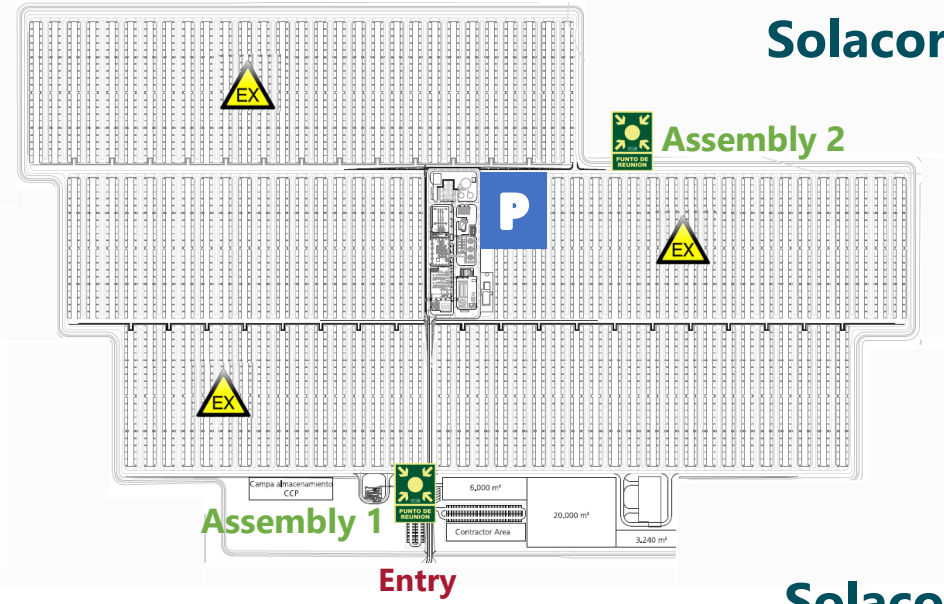

Solacor 1

Solacor 2

- ATEX areas
- Assembly point
- Parking area
- First Aid kit

In case of emergency, please contact immediately with the Control Room at **957 780 185** and proceed to the nearest assembly point

Solacor 1

Solacor 2